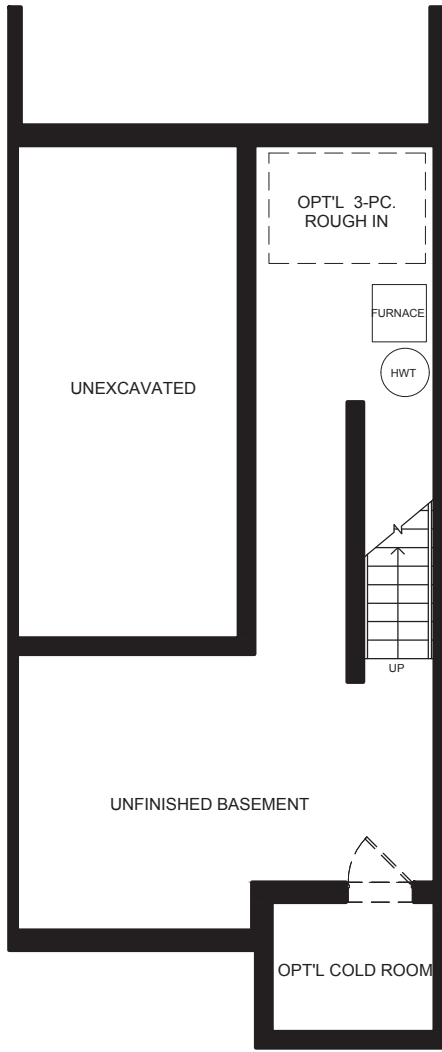

SCHEDULE C

FLOOR PLANS OF THE DWELLING

DAZZLE D1 - FINISHED FL. PLAN

Approx. 1,723 SQ.FT. SINGLE GARAGE

BASEMENT FLOOR

GROUND FLOOR

FIRST FLOOR

SECOND FLOOR