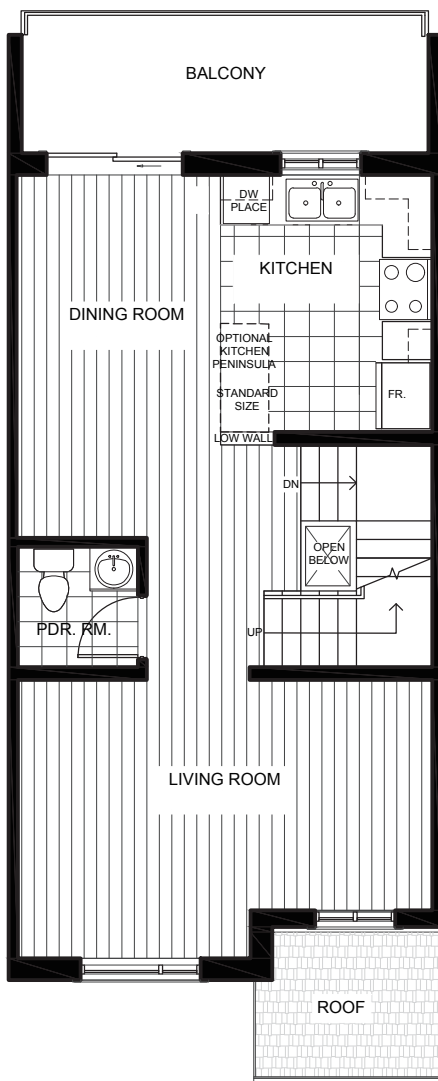

SCHEDULE C

FLOOR PLANS OF THE DWELLING

DAZZLE D1 - FINISHED FL. PLAN

Approx. 1,723 SQ.FT. SINGLE GARAGE

BASEMENT FLOOR

GROUND FLOOR

FIRST FLOOR

SECOND FLOOR