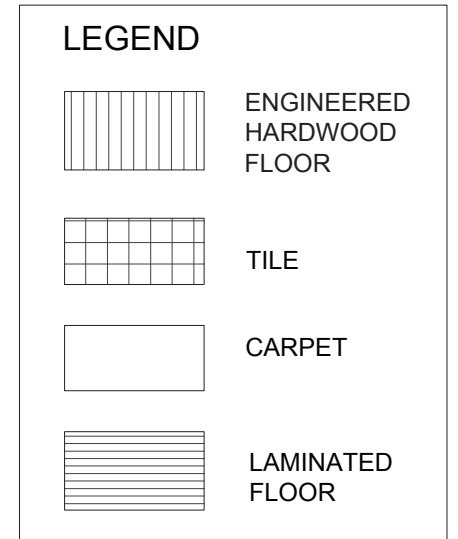

SCHEDULE C

FLOOR PLANS OF THE DWELLING

DAZZLE D1 - FINISHED FL. PLAN

Approx. 1,723 SQ.FT. SINGLE GARAGE

BASEMENT FLOOR

GROUND FLOOR

FIRST FLOOR

SECOND FLOOR