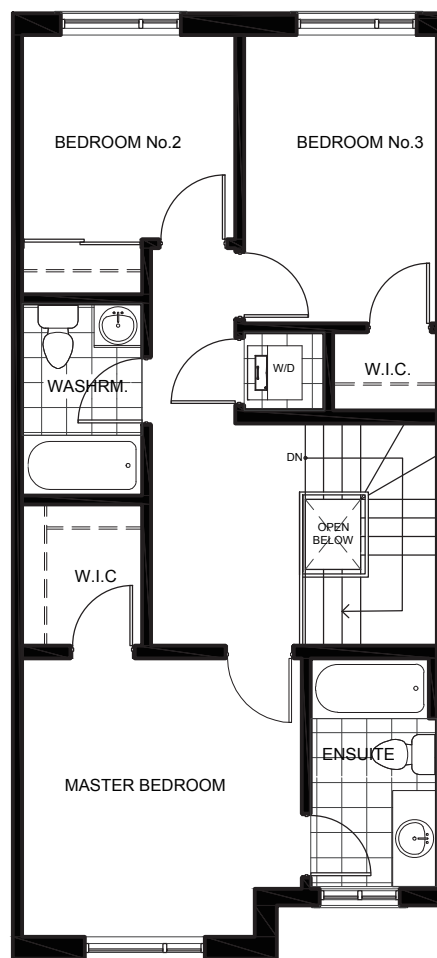

SCHEDULE C

FLOOR PLANS OF THE DWELLING

DAZZLE D1 - FINISHED FL. PLAN

Approx. 1,723 SQ.FT. SINGLE GARAGE

BASEMENT FLOOR

GROUND FLOOR

FIRST FLOOR

SECOND FLOOR