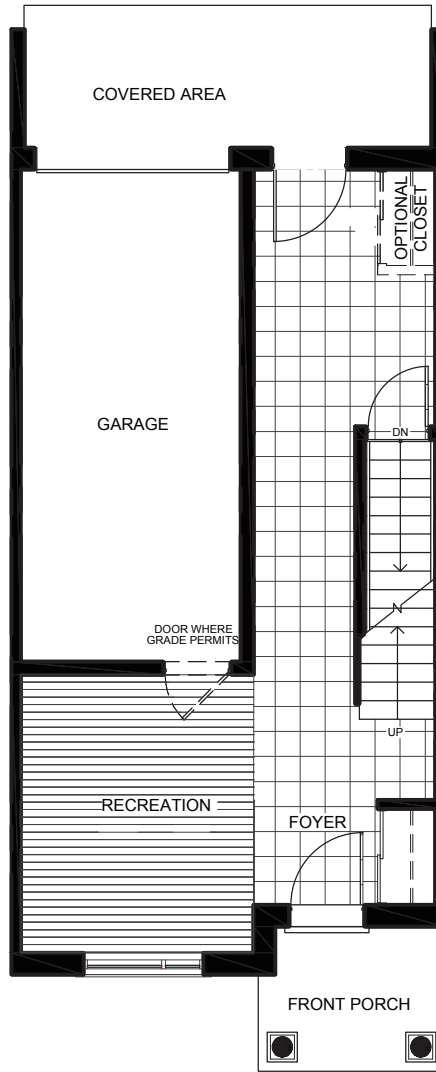

SCHEDULE C

FLOOR PLANS OF THE DWELLING

DAZZLE D1 - FINISHED FL. PLAN

Approx. 1,723 SQ.FT. SINGLE GARAGE

BASEMENT FLOOR

GROUND FLOOR

FIRST FLOOR

SECOND FLOOR